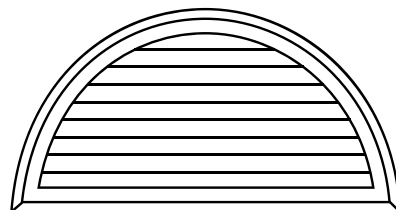

SPECIAL SHAPES

RAKE

ELONGATED EYEBROW SUNBURST

RECTANGULAR SHUTTER
WITH SUNBURST ARCH

HALF ROUND SUNBURST

1/2 LEFT & RIGHT RAKE

LEFT & RIGHT
QUARTER ROUND SUNBURST

ARCHED AT TOP

HORIZONTAL LOUVERED ARCH

RECTANGULAR SHUTTER
WITH HORIZONTAL
LOUVERED ARCH

EYEBROW