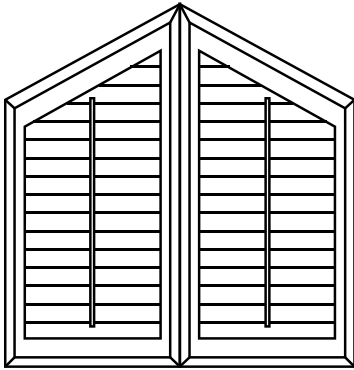

SPECIAL SHAPES

RAKE

ELONGATED EYEBROW SUNBURST

RECTANGULAR SHUTTER
WITH SUNBURST ARCH

HALF ROUND SUNBURST

1/2 LEFT & RIGHT RAKE

LEFT & RIGHT
QUARTER ROUND SUNBURST

ARCHED AT TOP

HORIZONTAL LOUVERED ARCH

RECTANGULAR SHUTTER
WITH HORIZONTAL
LOUVERED ARCH

EYEBROW