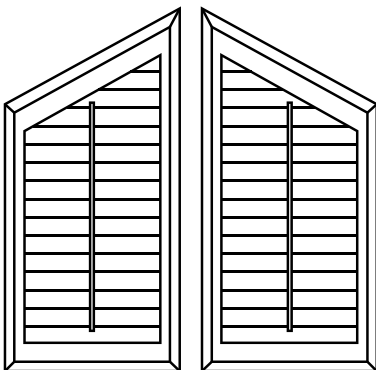

SPECIAL SHAPES

RAKE

ELONGATED EYEBROW SUNBURST

RECTANGULAR SHUTTER
WITH SUNBURST ARCH

HALF ROUND SUNBURST

1/2 LEFT & RIGHT RAKE

LEFT & RIGHT
QUARTER ROUND SUNBURST

ARCHED AT TOP

HORIZONTAL LOUVERED ARCH

RECTANGULAR SHUTTER
WITH HORIZONTAL
LOUVERED ARCH

EYEBROW