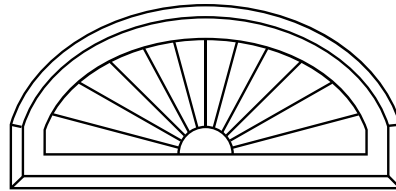

SPECIAL SHAPES

RAKE

ELONGATED EYEBROW SUNBURST

RECTANGULAR SHUTTER
WITH SUNBURST ARCH

HALF ROUND SUNBURST

1/2 LEFT & RIGHT RAKE

LEFT & RIGHT
QUARTER ROUND SUNBURST

ARCHED AT TOP

HORIZONTAL LOUVERED ARCH

RECTANGULAR SHUTTER
WITH HORIZONTAL
LOUVERED ARCH

EYEBROW