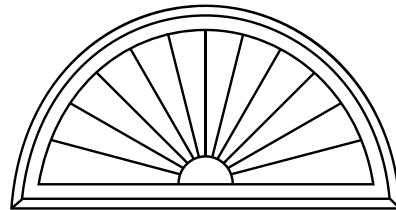

SPECIAL SHAPES

RAKE

ELONGATED EYEBROW SUNBURST

RECTANGULAR SHUTTER
WITH SUNBURST ARCH

HALF ROUND SUNBURST

1/2 LEFT & RIGHT RAKE

LEFT & RIGHT
QUARTER ROUND SUNBURST

ARCHED AT TOP

HORIZONTAL LOUVERED ARCH

RECTANGULAR SHUTTER
WITH HORIZONTAL
LOUVERED ARCH

EYEBROW