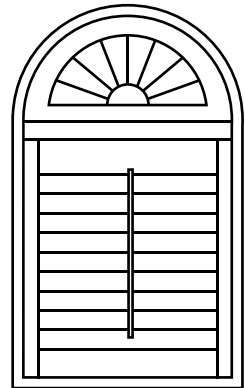

SPECIAL SHAPES

RAKE

ELONGATED EYEBROW SUNBURST

RECTANGULAR SHUTTER
WITH SUNBURST ARCH

HALF ROUND SUNBURST

1/2 LEFT & RIGHT RAKE

LEFT & RIGHT
QUARTER ROUND SUNBURST

ARCHED AT TOP

HORIZONTAL LOUVERED ARCH

RECTANGULAR SHUTTER
WITH HORIZONTAL
LOUVERED ARCH

EYEBROW