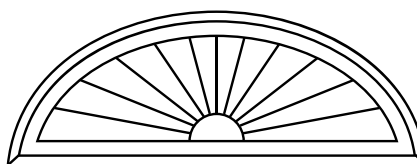

SPECIAL SHAPES

RAKE

ELONGATED EYEBROW SUNBURST

RECTANGULAR SHUTTER
WITH SUNBURST ARCH

HALF ROUND SUNBURST

1/2 LEFT & RIGHT RAKE

LEFT & RIGHT
QUARTER ROUND SUNBURST

ARCHED AT TOP

HORIZONTAL LOUVERED ARCH

RECTANGULAR SHUTTER
WITH HORIZONTAL
LOUVERED ARCH

EYEBROW