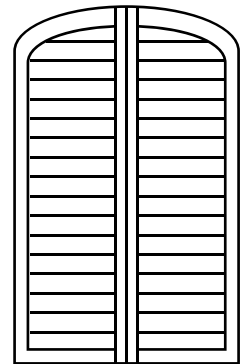

SPECIAL SHAPES

RAKE

ELONGATED EYEBROW SUNBURST

RECTANGULAR SHUTTER
WITH SUNBURST ARCH

HALF ROUND SUNBURST

1/2 LEFT & RIGHT RAKE

LEFT & RIGHT
QUARTER ROUND SUNBURST

ARCHED AT TOP

HORIZONTAL LOUVERED ARCH

RECTANGULAR SHUTTER
WITH HORIZONTAL
LOUVERED ARCH

EYEBROW