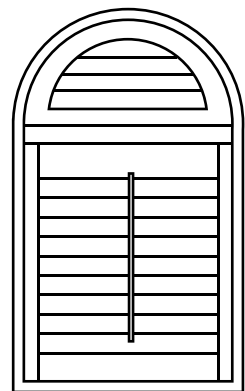

SPECIAL SHAPES

RAKE

ELONGATED EYEBROW SUNBURST

RECTANGULAR SHUTTER
WITH SUNBURST ARCH

HALF ROUND SUNBURST

1/2 LEFT & RIGHT RAKE

LEFT & RIGHT
QUARTER ROUND SUNBURST

ARCHED AT TOP

HORIZONTAL LOUVERED ARCH

RECTANGULAR SHUTTER
WITH HORIZONTAL
LOUVERED ARCH

EYEBROW