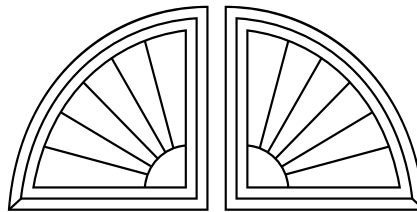

SPECIAL SHAPES

RAKE

ELONGATED EYEBROW SUNBURST

RECTANGULAR SHUTTER
WITH SUNBURST ARCH

HALF ROUND SUNBURST

1/2 LEFT & RIGHT RAKE

LEFT & RIGHT
QUARTER ROUND SUNBURST

ARCHED AT TOP

HORIZONTAL LOUVERED ARCH

RECTANGULAR SHUTTER
WITH HORIZONTAL
LOUVERED ARCH

EYEBROW